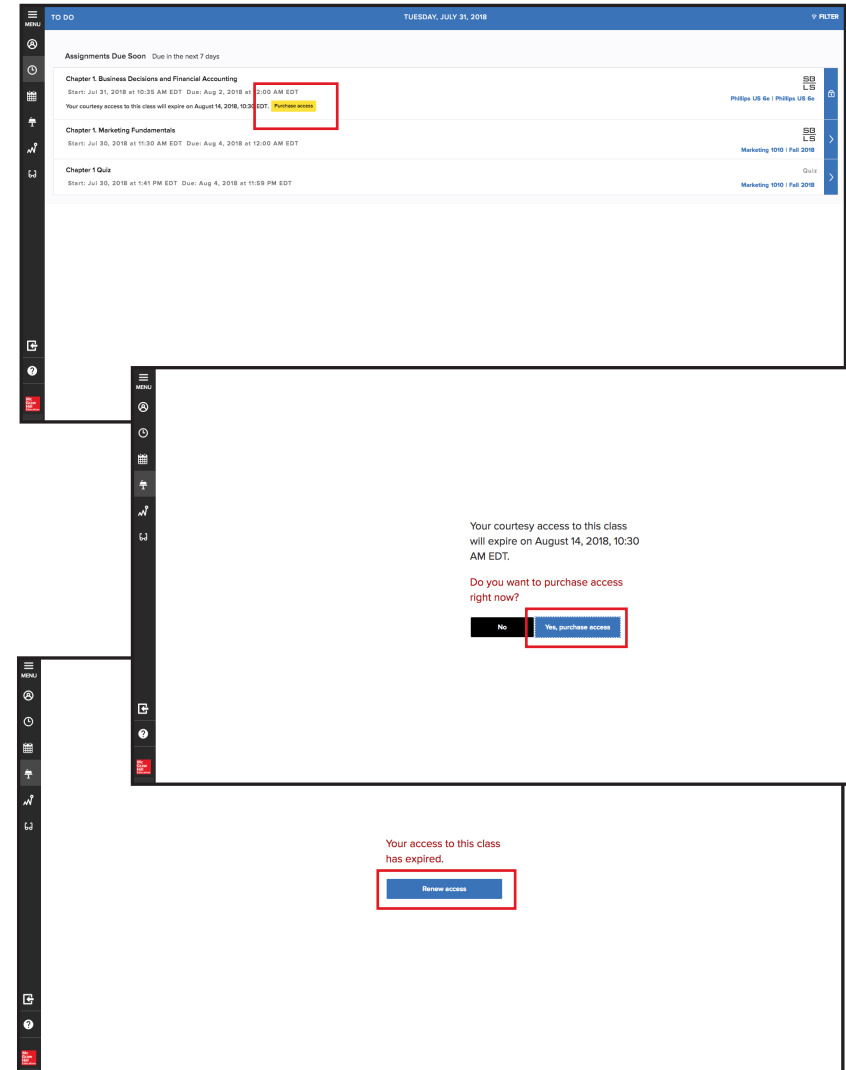

How to Upgrade your Connect[®] Free Trial

Your purchase options.

Getting Started

Before upgrading your free trial, let's cover a few ground rules:

- Connect cannot be purchased using an iOS or android device – Please purchase Connect online using a laptop or desktop computer.
- Any time you log in to your course during the free trial period, you will be prompted to purchase full access. You'll also see reminders of your access expiry date on course assignments.
- You can upgrade at any time during your free trial by following the prompts within the Connect platform.

To start your upgrade, sign in to your Connect account at:

connect.mheducation.com

If your free trial has already expired, you will see a warning when you visit your course within Connect. To start the upgrade process, click **Renew Access**.

What you get with Connect

- Digital access to the textbook
- Interactive tools and resources to help focus your study time
- Online homework and quizzes

Choose your method of access

Use Connect Code

To access Connect, first enter your 20 digit access code.